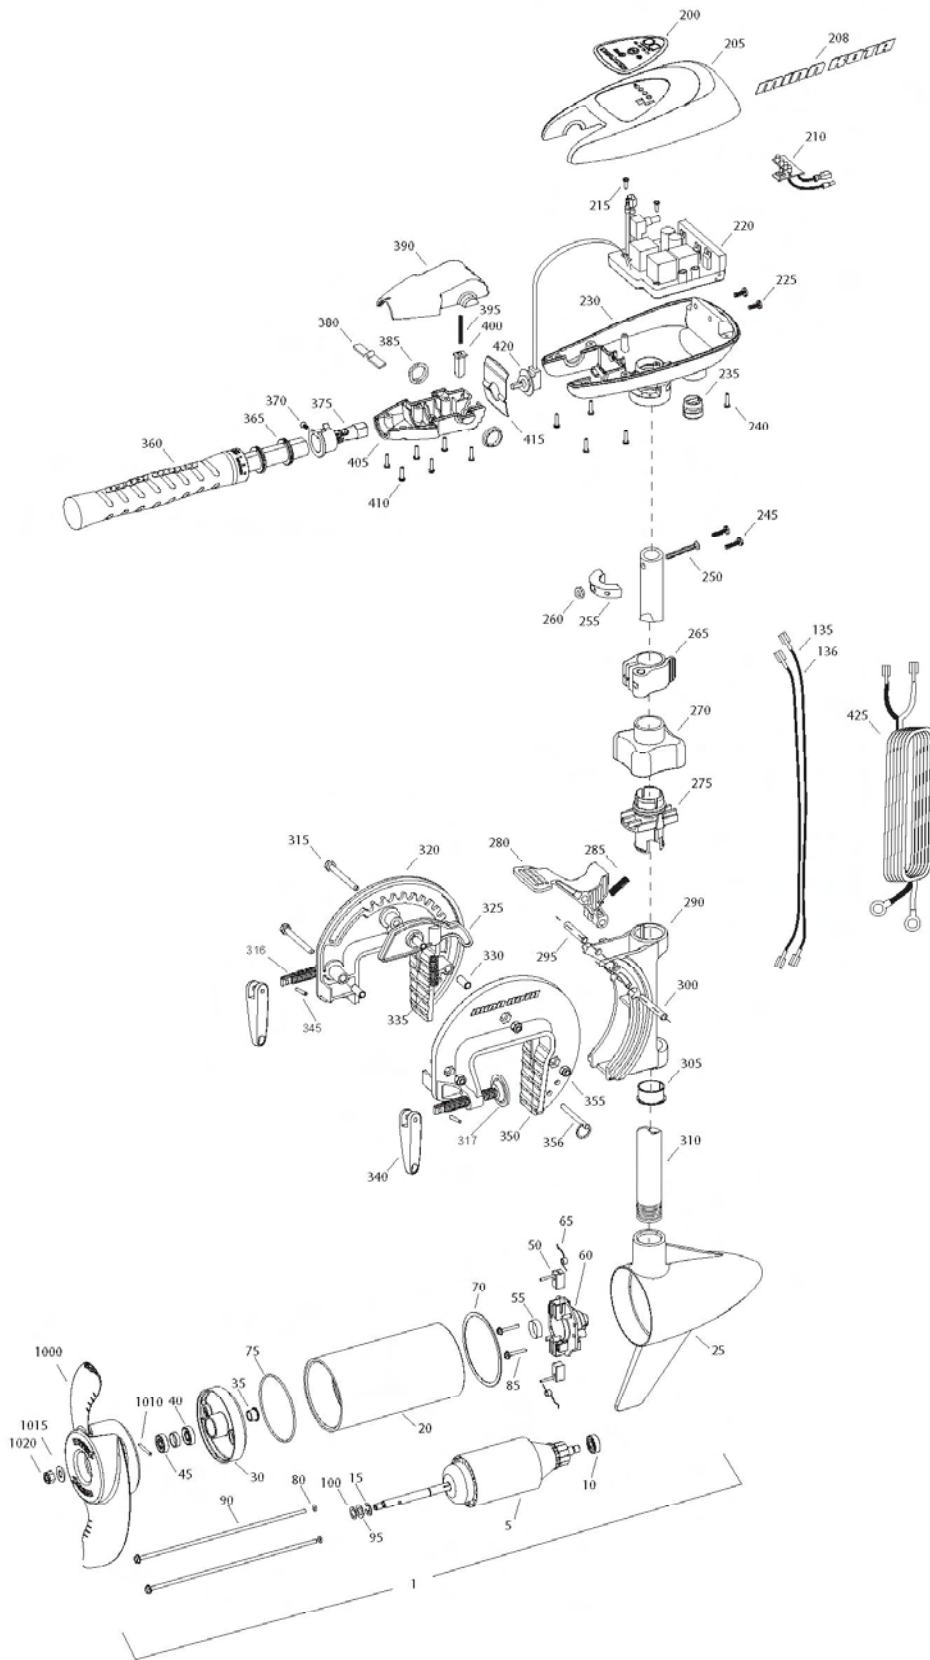

TRAXXIS 70
70 LBS THRUST
24 VOLT 42 AMPS
42" SHAFT

for use with "0" serial numbers
2-year warranty

Item	P/N	Description	Qty	Item	P/N	Description	Qty
1	2096030	24V Motor 42" FW	1	317	2011710	Washer-clamp screw	2
5	2-100-119	Armature assembly	1	320	2771941	Bracket, right, FW	1
10	140-010	Bearing	1	325	2067905	Cam deactivator	1
15	788-015	Retaining ring	1	330	2067306	Bushing, dowel 1/4 x 1/2	3
20	2-200-005	Center housing assembly	1	335	2062702	Spring, cam deactivator	1
25	421-065	Brush end housing assembly	1	■	2771303	Clamp screw kit	2 per kit
30	2-400-101	Plain end housing assembly	1	340	2050925	Handle, clamp	2
35	144-049	Flange bearing	1	345	2052625	Roll pin	2
40	880-003	Seal	1	350	2771947	Bracket, left, FW	1
45	880-006	Seal with shield	1	355	2263104	Nut, 1/4-20, nylock, Zinc	3
50	188-037	Brush	2	356	2062604	Pin, stop	1
55	725-050	Paper tube	1				
60	738-036	Brush plate assembly	1	■	2990957	Handle assy, VARS [360-410]	1
65	975-040	Brush spring	2	360	2990456	Grip/handle assy, VARS [360-375]	1
70	337-036	Gasket	1	365	2060015	Bearing, handle	2
75	701-081	O-ring, motor	1	370	2063405	Screw, #6 PFH SS	1
80	701-008	O-ring, thru-bolt	2	375	2884092	Yoke / spider assy, VARS	1
85	830-007	Screw, 8-32	2	380	2302742	Spring, detent, off	1
90	830-008	Thru-bolt	2	385	2060005	Bearing, handle pivot	2
95	990-067	Washer, steel	2	390	2060900	Handle pivot, top	1
100	990-070	Washer, nylatron	2	395	2302745	Spring, release button	1
135	640-004	Leadwire, black	1	400	2063700	Button, release	1
136	640-105	Leadwire, red	1	405	2060905	Handle pivot, bottom	1
■	2888460	Seal and O-ring Kit		410	2303412	Screw, #6 x 5/8 SS	6
200	2065698	Decal, c-box cover	1	415	2062715	Spring, handle pivot	1
205	2060295	C-box cover	1	420	2061700	Washer, pot holder	1
208	2325665	Decal - MinnKota	2	425	2992523	Leadwire assy, includes [235]	1
210	2074071	Battery meter, 24v FW	1				
215	3043427	Screw, #8 x 7/8 SS	2	■	1378131	Propeller kit	
220	2184017	Control board, 24/36V	1	■	2994875	Propeller bag assy	
■	2888411	Potentiometer Replacement Kit		1000	2091160	Propeller	1
225	2303434	Screw, #8-30 x 5/8 SS	2	1010	2092600	Drive pin, small	1
230	2062501	Control box, VARS, FW	1	1015	2151726	Washer, prop, small	1
235	2062905	Strain relief	1	1020	2053101	Nut, nylock, prop, small	1
240	2303412	Screw, #6 x 5/8 SS	6				
245	2263434	Screw, #8 x 1 SS	2				
250	2383407	Screw, #10-24 x 2 SS	1				
255	2061515	Collar, c-box	1				
260	2383124	Nut, 10-24, nylock, SS	1				
265	2991521	Cam lock/depth collar assy	1				
■	2991796	Bracket assy, aluminum [270-356]	1				
270	2060100	Knob, steering tension, soft	1				
275	2068400	Collet	1				
280	2064200	Lock arm	1				
285	2062701	Spring, lock arm	1				
290	2061821	Hinge	1				
295	2062602	Pin, lock, Zinc	1				
300	2062602	Pin, lock, Zinc	1				
305	2037301	Bushing, hinge	1				
310	2032053	Tube 42"	1				
315	2063500	Bolt 1/4-20 x 2 3/8", Zinc	3				
316	2051302	Screw-clamp	2				